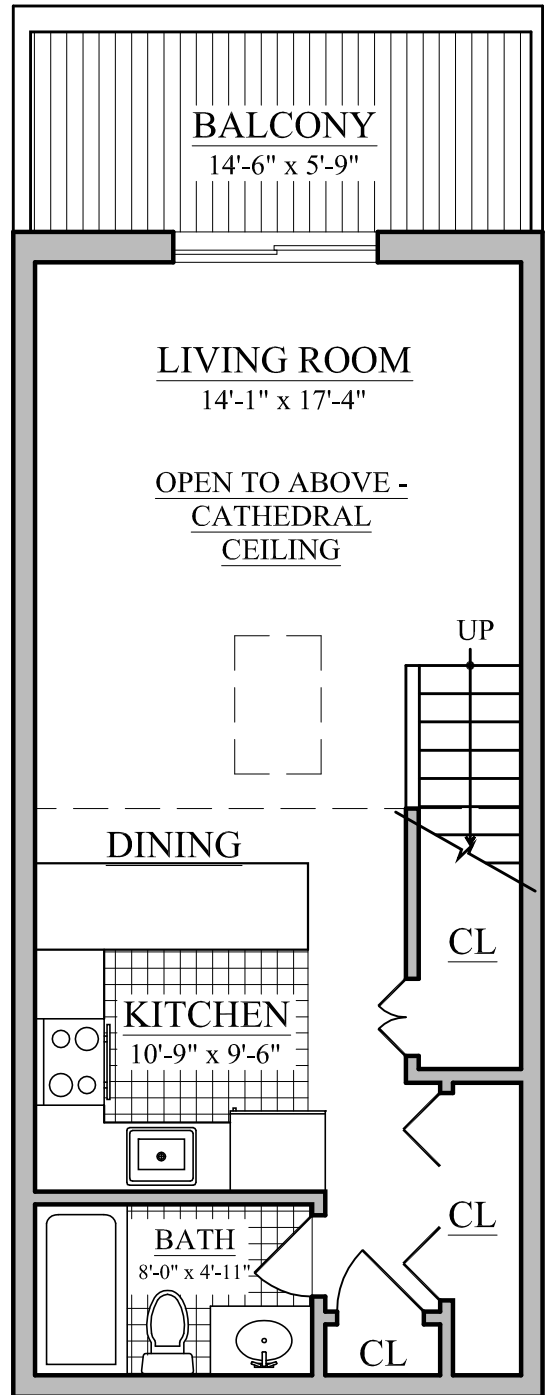

FIRST FLOOR

SECOND FLOOR

MILL MANAGEMENT INC.
10 GLENVILLE STREET
GREENWICH, CT 06831
(203) 531-7480

APARTMENTS AT
THE MILL

SAMPLE - STUDIO DUPLEX
662 TOTAL SQ. FT.